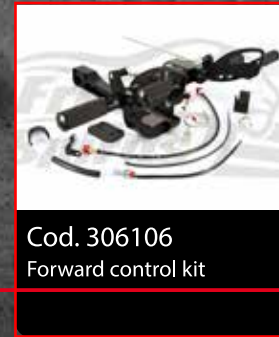

Cod. 301200
Fork upgrade kit

Cod. 303818
Up grade front brake rotors kit

Cod. 308938
Side light bracket kit (Low)

Cod. 301300
Fork Spring Pre-load kit

Cod. 301205
Fork kit "30 plus"

Cod. 303817
Dual front brake rotors kit

Cod. 303901
Dual disc front hub

Cod. 303902
Braided Brake Line for 303901

Cod. 088305
X-Pipe (de-cat)

Cod. 304021
Aircleaner High Flow kit

Cod. 306106
Forward control kit