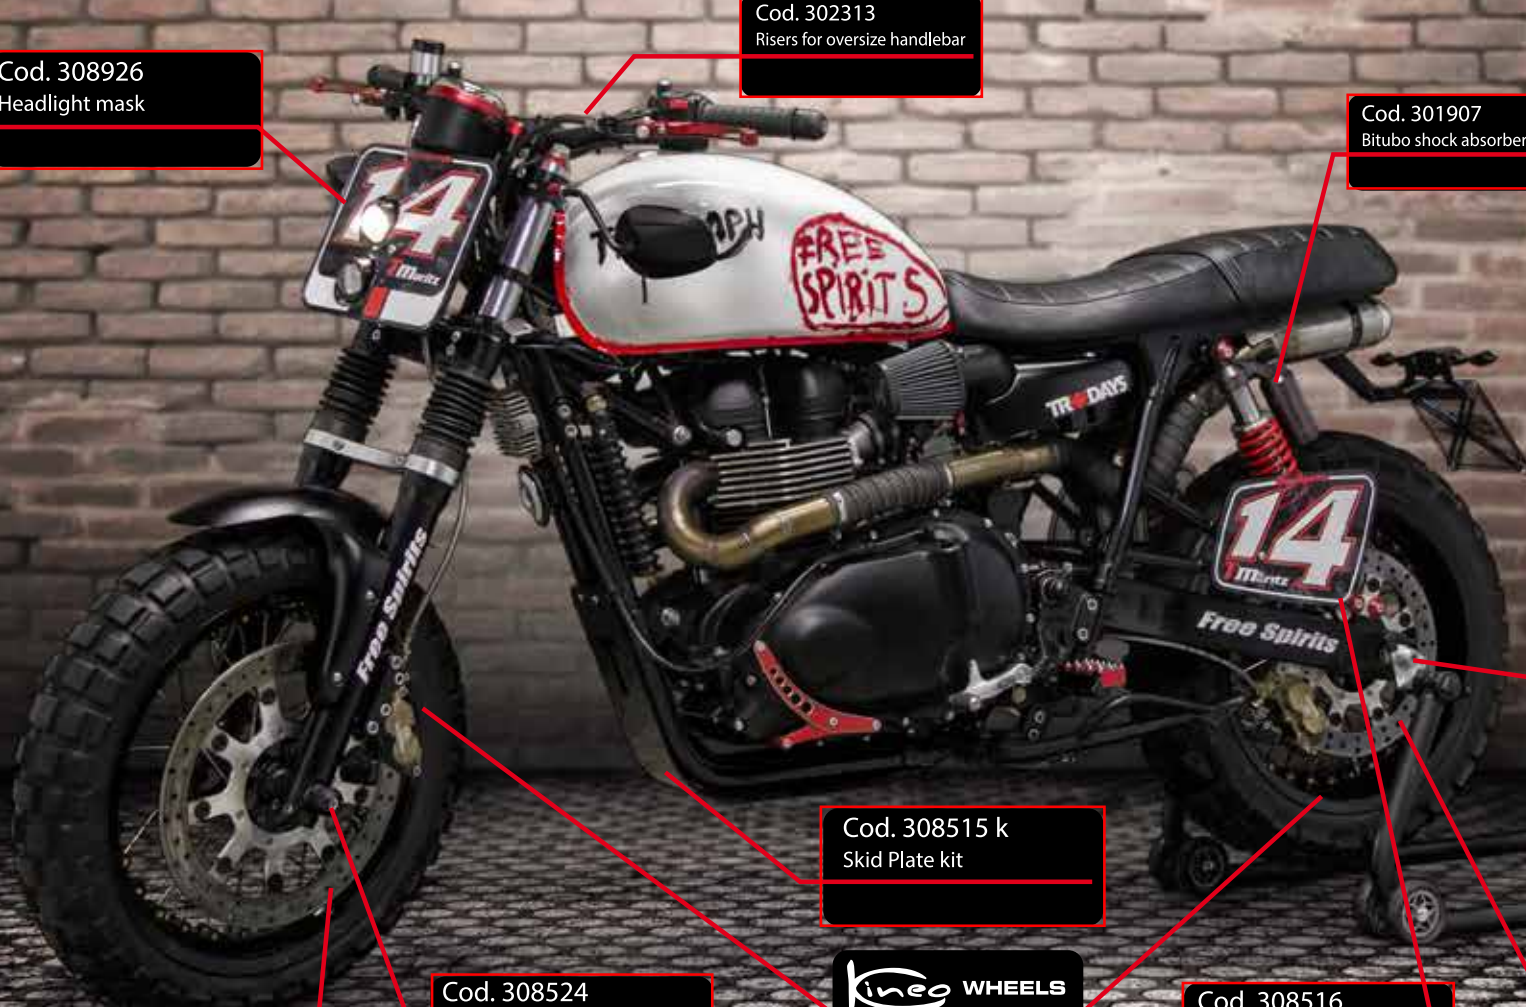

Cod. 309012
Rectifier relocation bracket

Cod. 309010
Ignition switch relocation bracket

Cod. 049931
ECM Tfi units

Cod. 308926
Headlight mask

Cod. 309014
Dash board

Cod. 309016
Battery support kit

Cod. 306203
Scrambler pedals kit