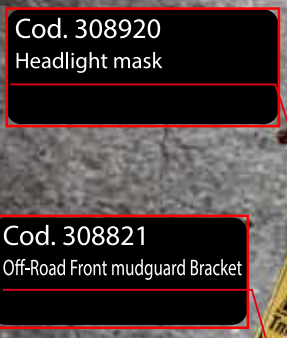

Cod. 309012
Rectifier relocation bracket

Cod. 209811
Front indicator light bracket

Cod. 049931
ECM Tfi units

Cod. 309014
Dash board

Cod. 308920
Headlight mask

Cod. 302313
Risers for oversize handlebar

Cod. 301905
Bitubo shock absorbers (OEM size)