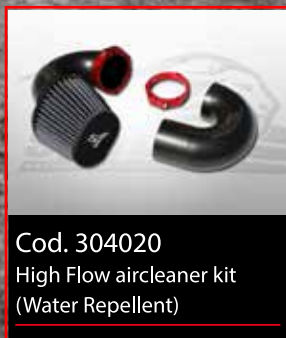

Cod. 301906
Bitubo shock absorbers (380mm.)

Cod. 301907
Bitubo shock absorbers (400mm.)