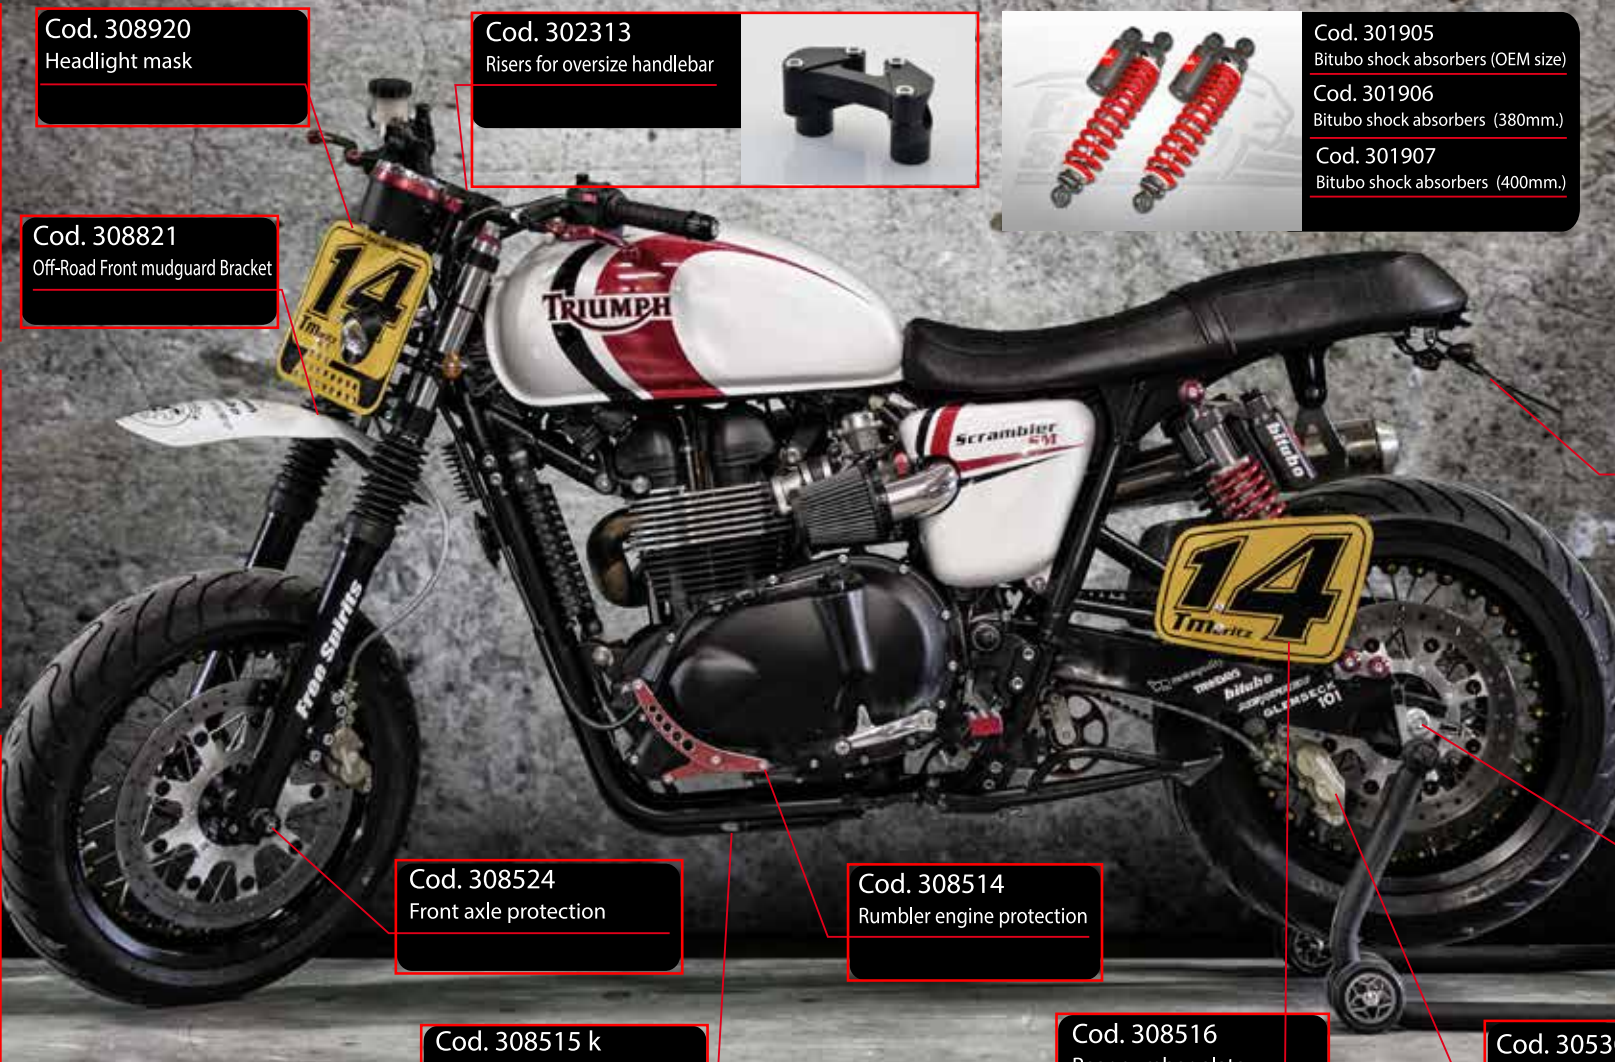

Cod. 301906
Bitubo shock absorbers (380mm.)

Cod. 301907
Bitubo shock absorbers (400mm.)

Cod. 308821
Off-Road Front mudguard Bracket

Cod. 308916
Undertray & license plate

Cod. 303802 T
Front bracket caliper 4 pot (titanium)

Cod. 308524
Front axle protection

Cod. 308514
Rumbler engine protection

Cod. 308534
Paddock stand bobbins

Cod. 308515 k
Skid plate

Cod. 308516
Rear number plate

Cod. 305303
Rear brake caliper 4 pot kit