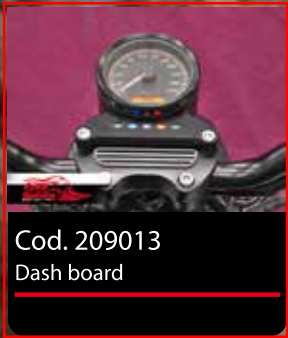

Cod. 209013
Dash board