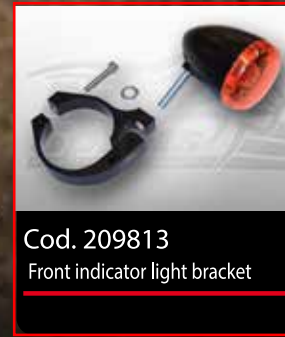

Cod. 209813
Front indicator light bracket