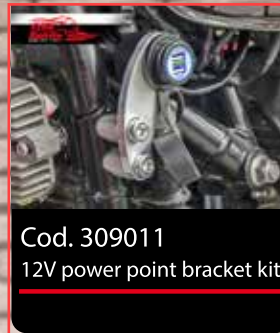

Cod. 304031
EFI covers

Cod. 309011
12V power point bracket kit