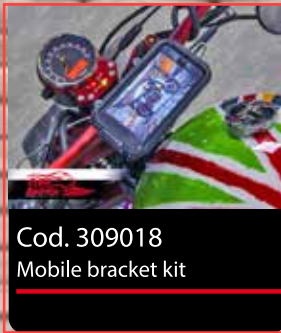

Cod. 173930
Brake & Clutch levers

Cod. 308515 s
Skid Plate kit

Cod. 308514
Rumbler Engine protection

Cod. 309011
12V power point bracket kit

Cod. 309018
Mobile bracket kit