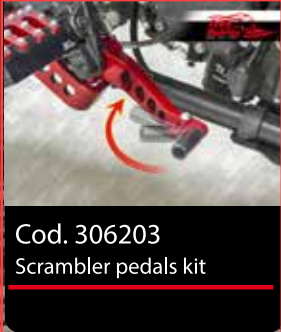

Cod. 302311  
Pull back riser kit

Cod. 301205  
"30 plus" fork off-road kit

Cod. 309018  
Mobile bracket kit

Cod. 309011  
12V power point bracket kit

Cod. 304031  
EFI covers

Cod. 049931  
ECM Tfi units

Cod. 308923  
Headlight & Windshield kit

Cod. 302316  
Upper fork cover

Cod. 308821  
Off-Road Front mudguard Bracket

Cod. 309016  
Battery support kit

Cod. 308924  
Side light kit

Cod. 306203  
Scrambler pedals kit

Cod. 303815  
Front brake caliper 4 pot kit  
(For kit 301206)

Cod. 304020  
High Flow aircleaner kit

Cod. 301907  
Bitubo shock absorbers

Cod. 304020  
High Flow aircleaner kit

Cod. 308534  
Paddock stand bobbins

Cod. 308515 k  
Skid Plate kit

Cod. 308524  
Front axle protection