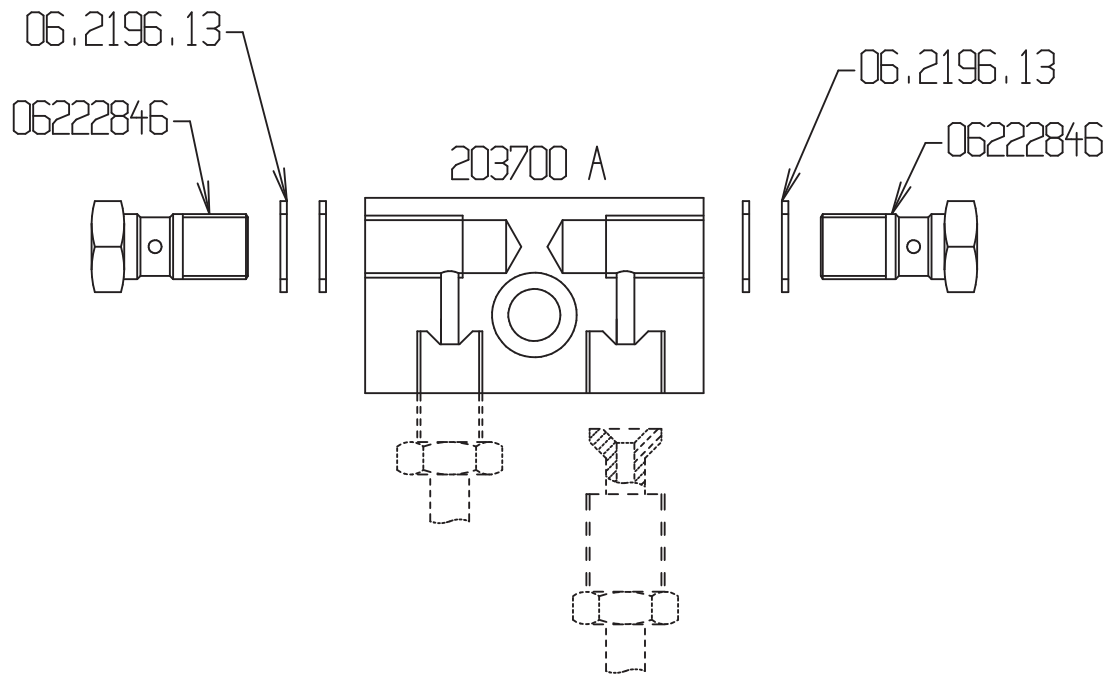

ABS Brake Tee 203700

ABS Brake Tee 203700 Dual for double brake discs