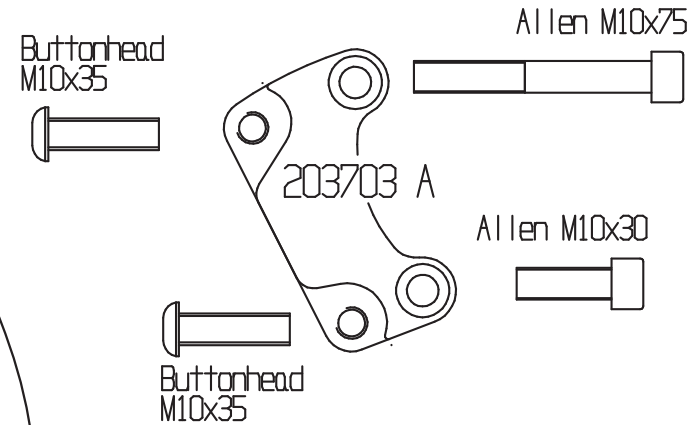

08-17 Dyna Single Disc Up-Grade with cast wheels

Kit 203715

203715BC
203715BK

HD DYNA 08 up