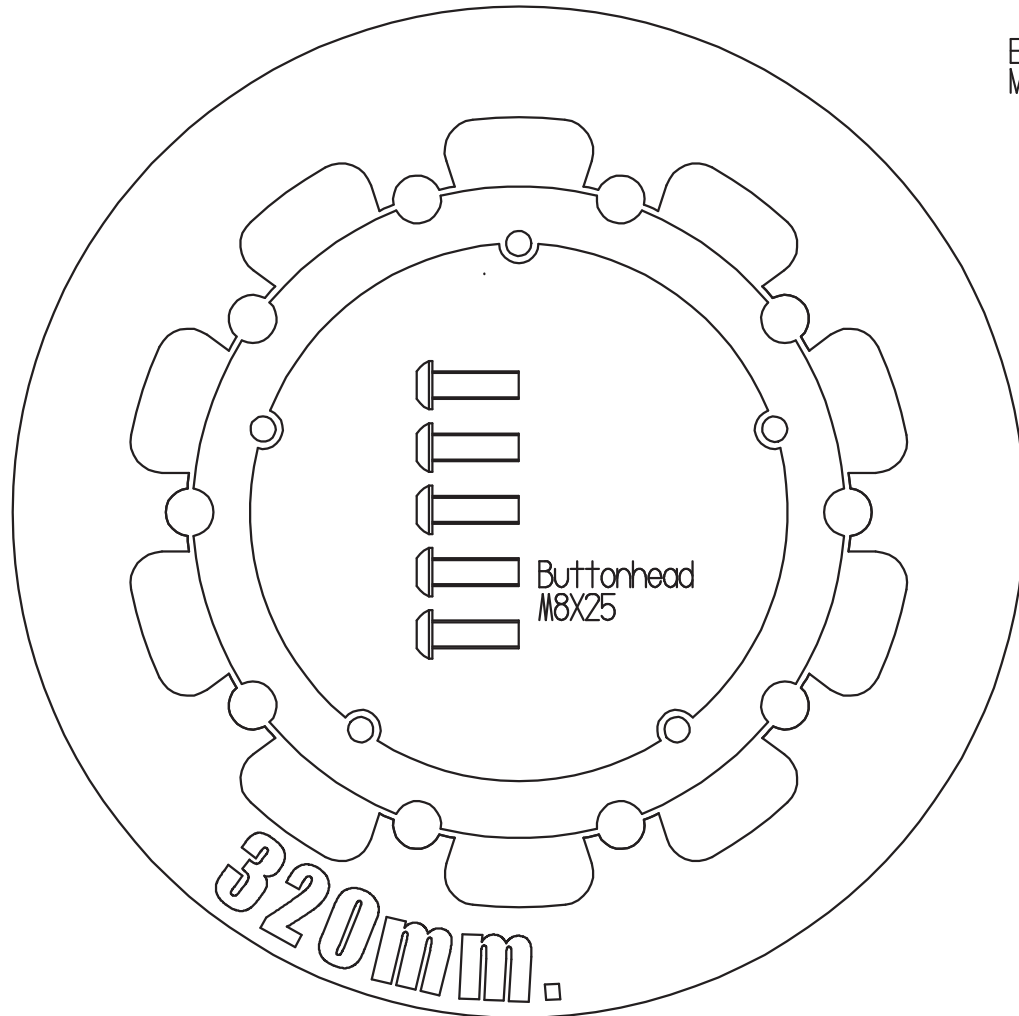

08-17 Dyna Single Disc Up-Grade with cast wheels

Kit 203715

203715BC
203715BK

HD DYNA 08 up