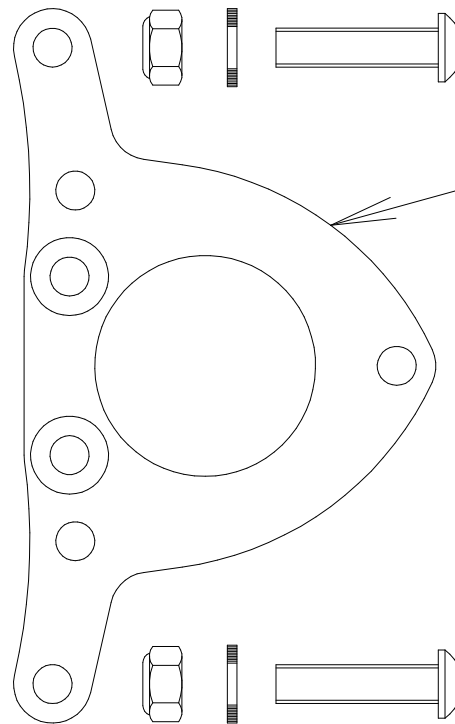

'97 to '01

Instrument Mount Bracket

302115

Flathead
M6x20

302102 GH

Bottomhead
M6x26