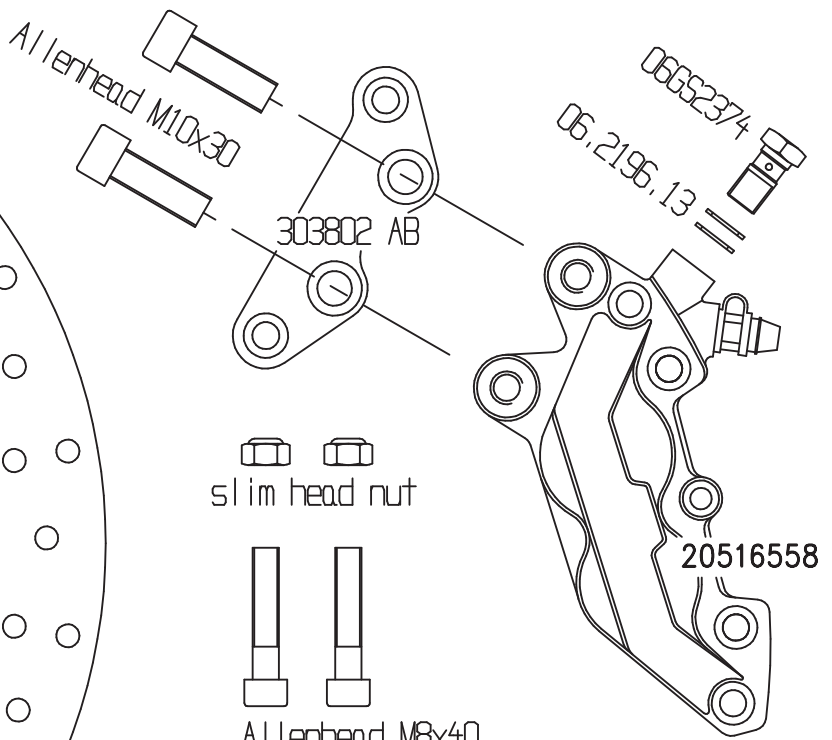

Bonneville & Scrambler Up-Grade

code 303802 KIT

20516579(T)
20516578(K)