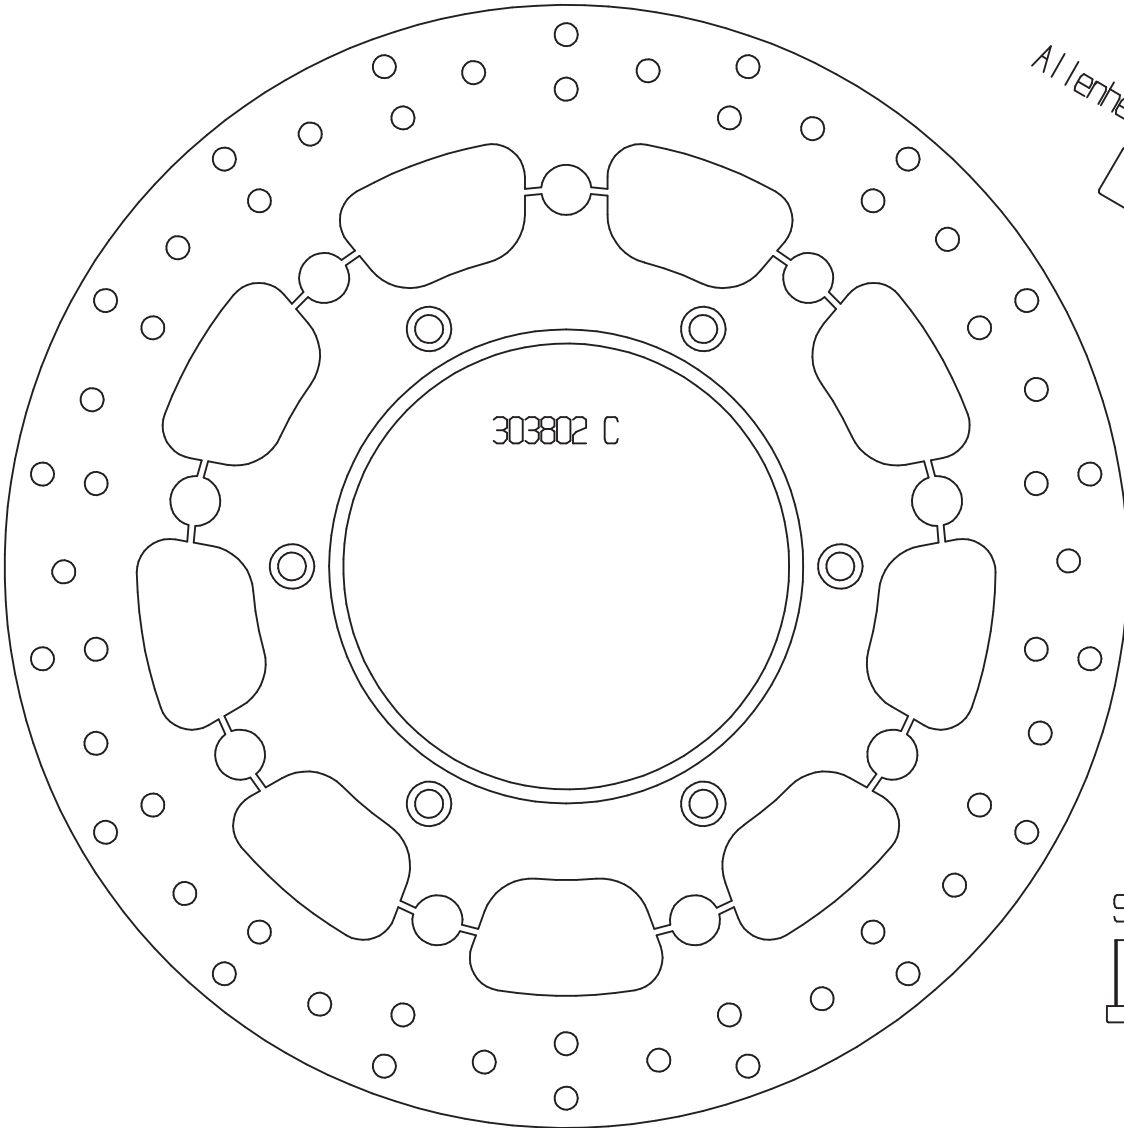

Bonneville & Scrambler Up-Grade

code 303802 KIT

20516579(T)
20516578(K)