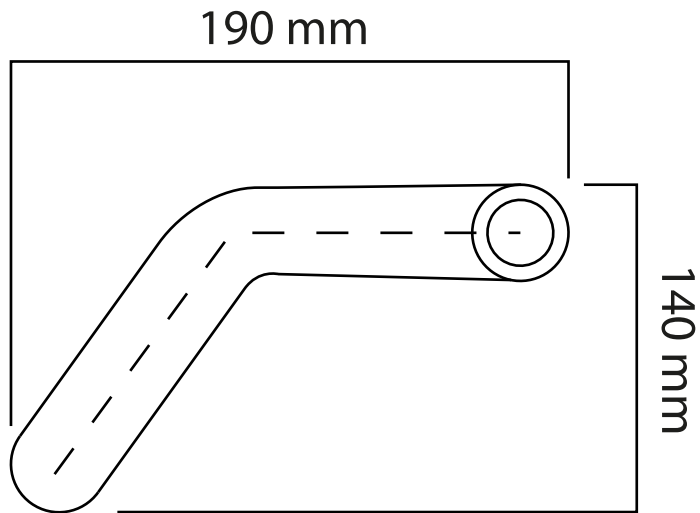

Benelli TRK 702 OEM (Oversize 28,6)

204010S (Oversize 28,6) Sport

402000 Rally