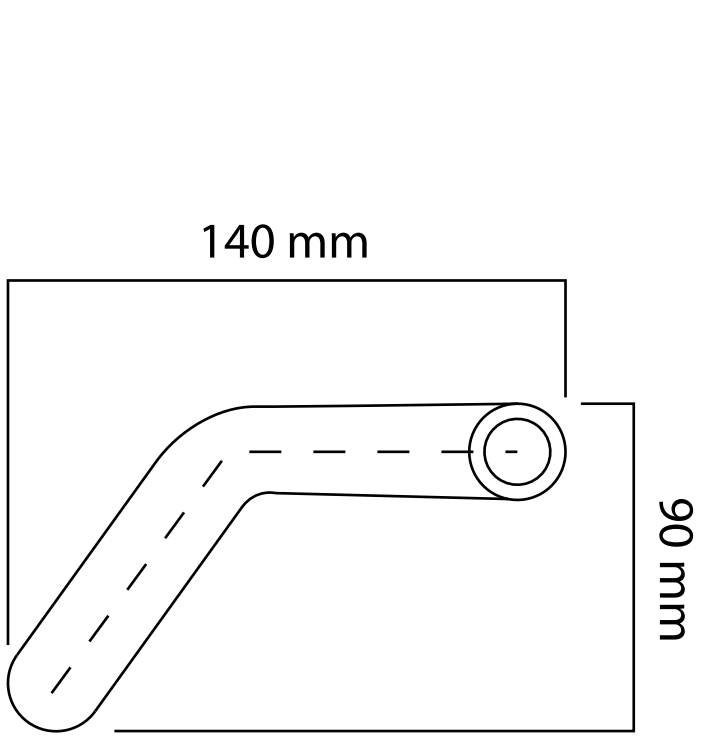

Benelli TRK 702 OEM (Oversize 28,6)

204010S (Oversize 28,6) Sport

402000 Rally